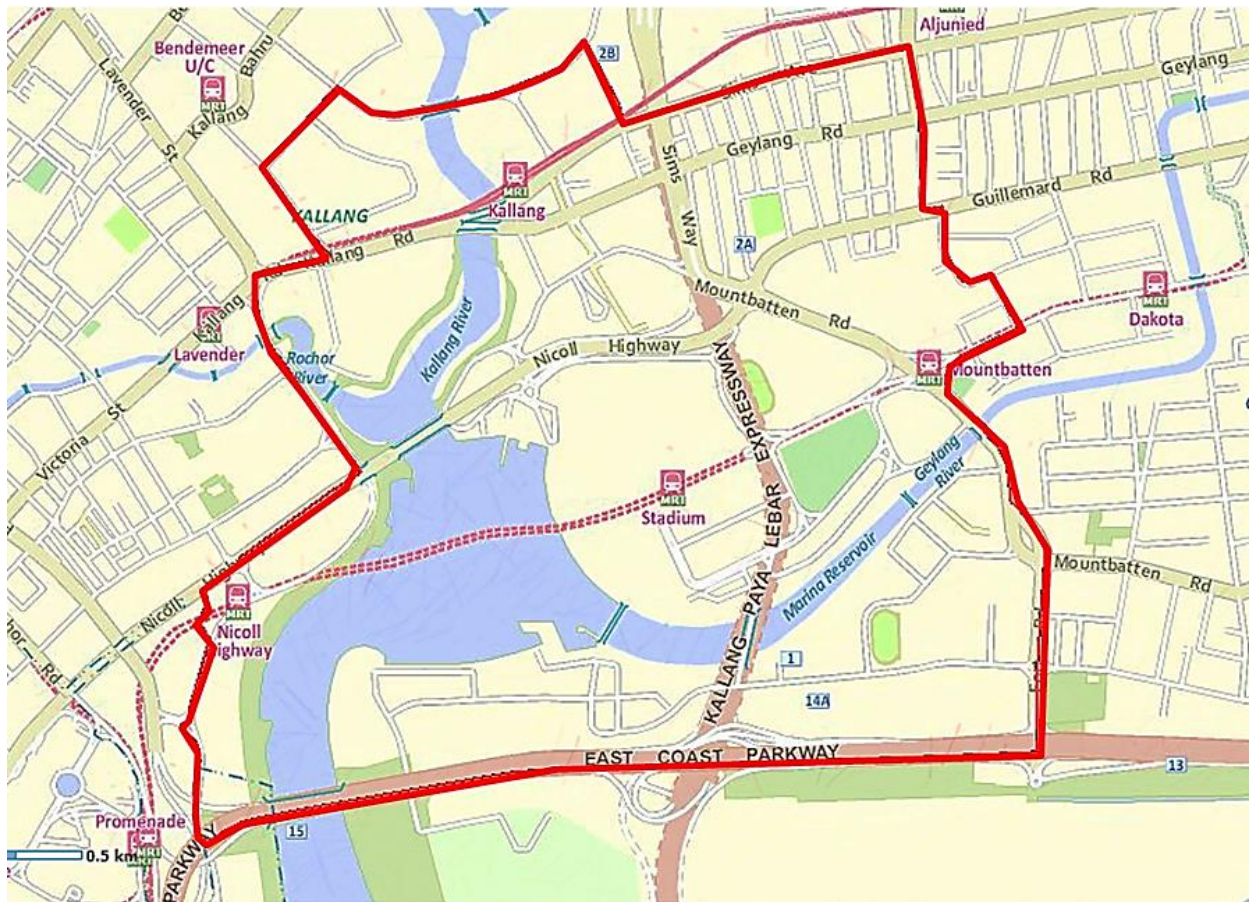

SPECIAL EVENT AREA

The Special Event Area is bounded by the following:

1. Fort Road
2. Mountbatten Road
3. Old Airport Road
4. Jalan Tiga
5. Pine Lane
6. Guillemard Road
7. Lorong 22 Geylang
8. Aljunied Road
9. Sims Avenue
10. Lorong 3 Geylang
11. Upper Boon Keng Road
12. Kallang Junction
13. Kallang Avenue
14. Padang Jeringau
15. Kallang Road
16. Crawford Street
17. Republic Avenue
18. Nicoll Highway
19. Drive-way off Nicoll Highway MRT Station
20. Republic Avenue
21. Republic Boulevard
22. East Coast Parkway