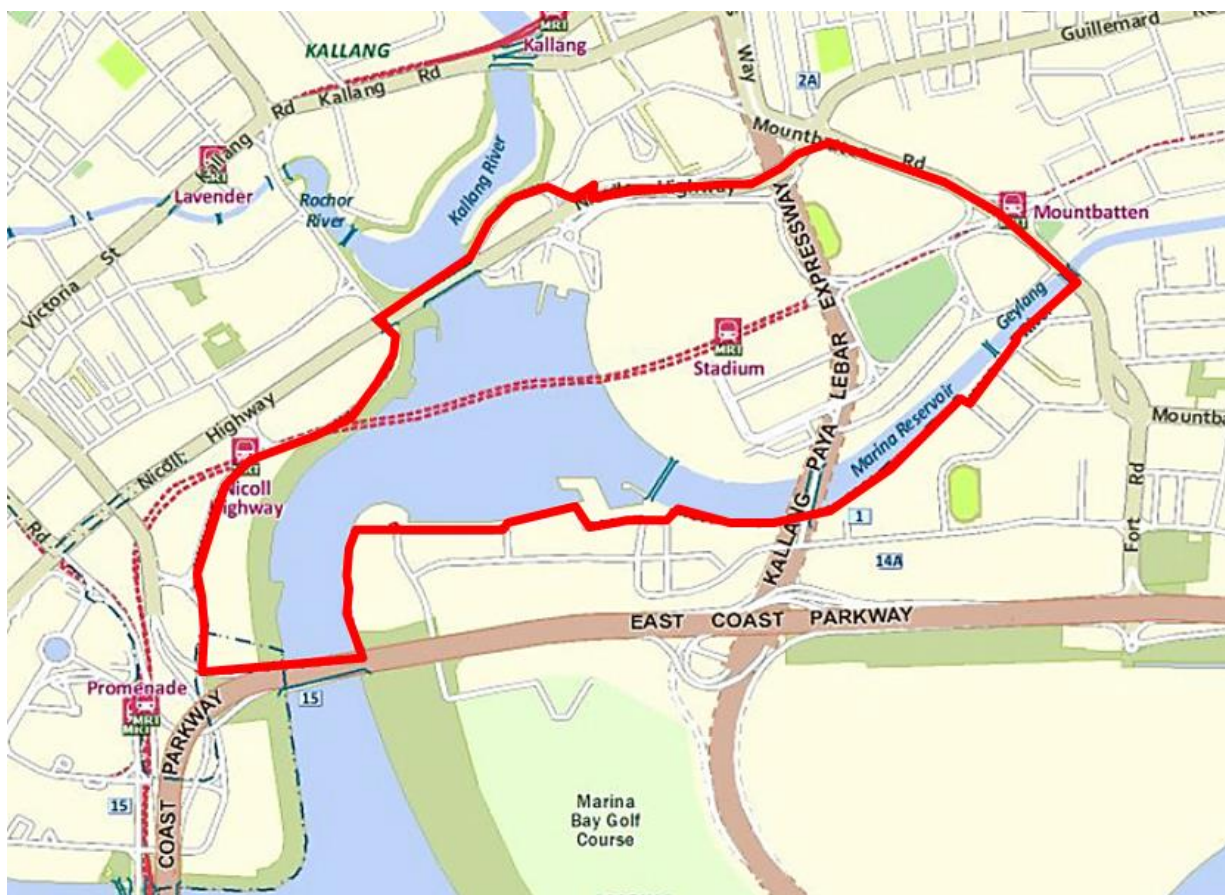

SPECIAL ZONE

The Special Zone that is demarcated within the Special Event Area is bounded by the following:

1. Mounthatten Road
2. Nicoll Highway
3. Stadium Road
4. Nicoll Highway (covering Merdeka Bridge)
5. Republic Avenue
6. Republic Boulevard
7. East Coast Parkway
8. Tanjong Rhu Promenade
9. Tanjong Rhu View
10. Tanjong Rhu Promenade
11. Tanjong Rhu Place
12. Tanjong Rhu Promenade
13. Geylang Park Connector
14. Kg Jayu Road
15. Geylang Park Connector