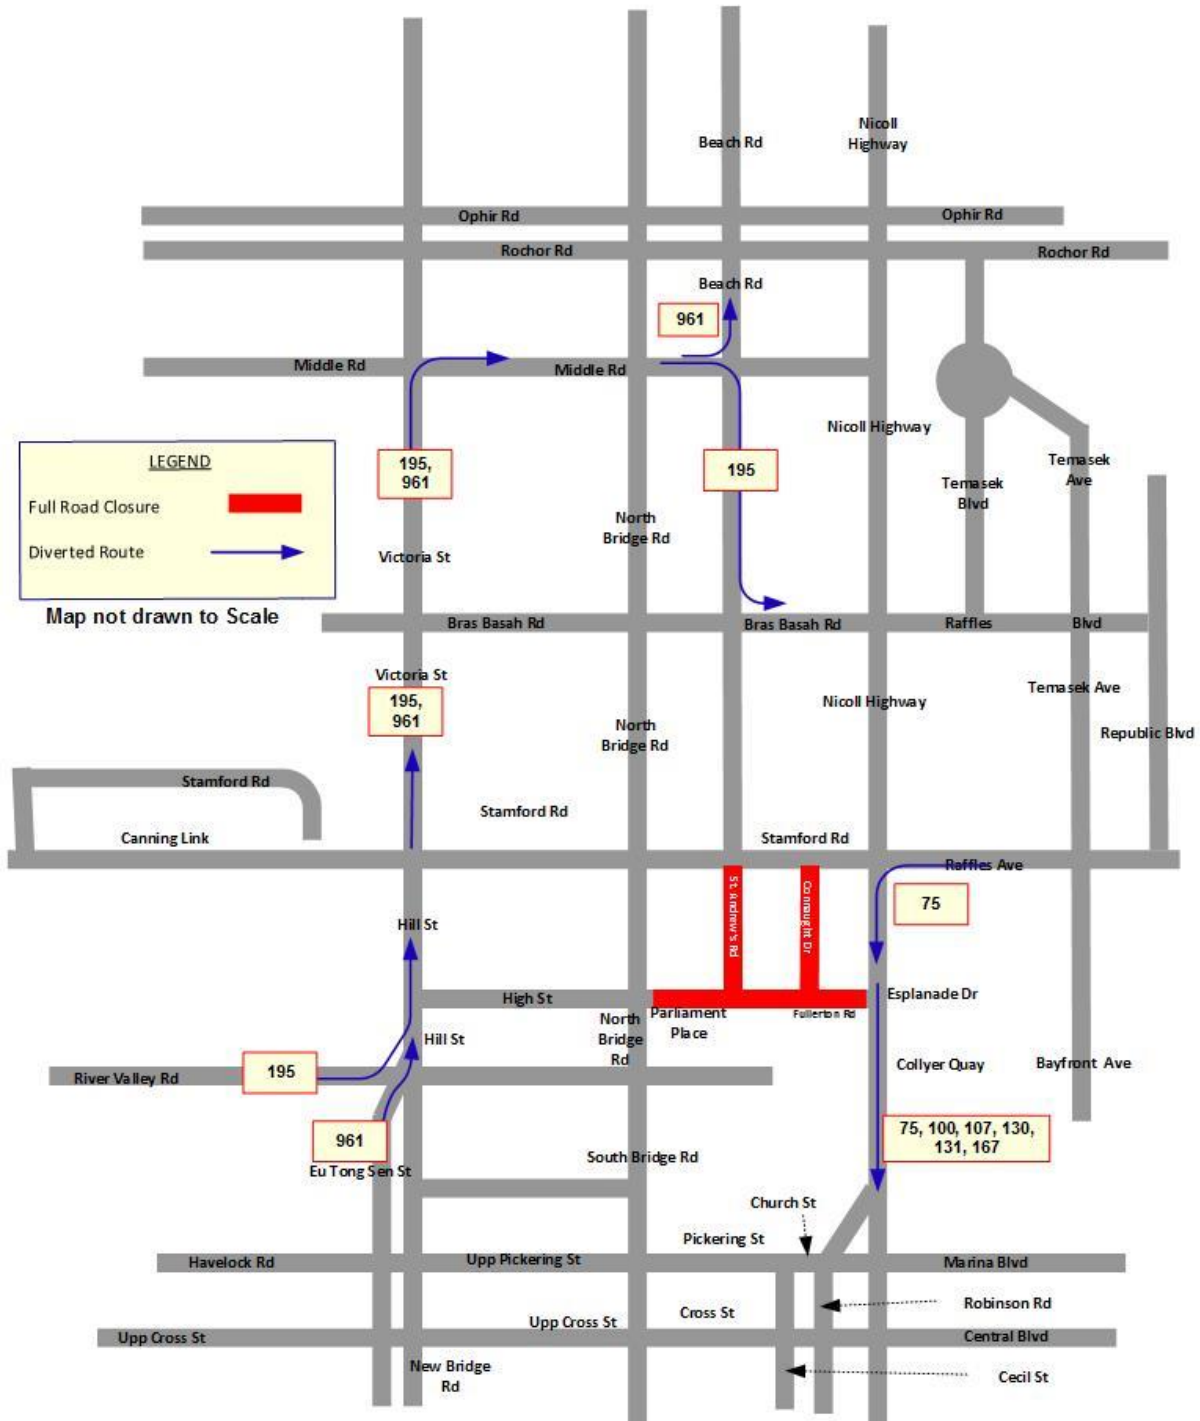

LYING IN STATE BUS DIVERSION PLAN FOR 25 AUGUST 2016

For enquiries, please contact SBS Transit's hotline at 1800-287 2727 or SMRT's hotline at 1800-336 8900