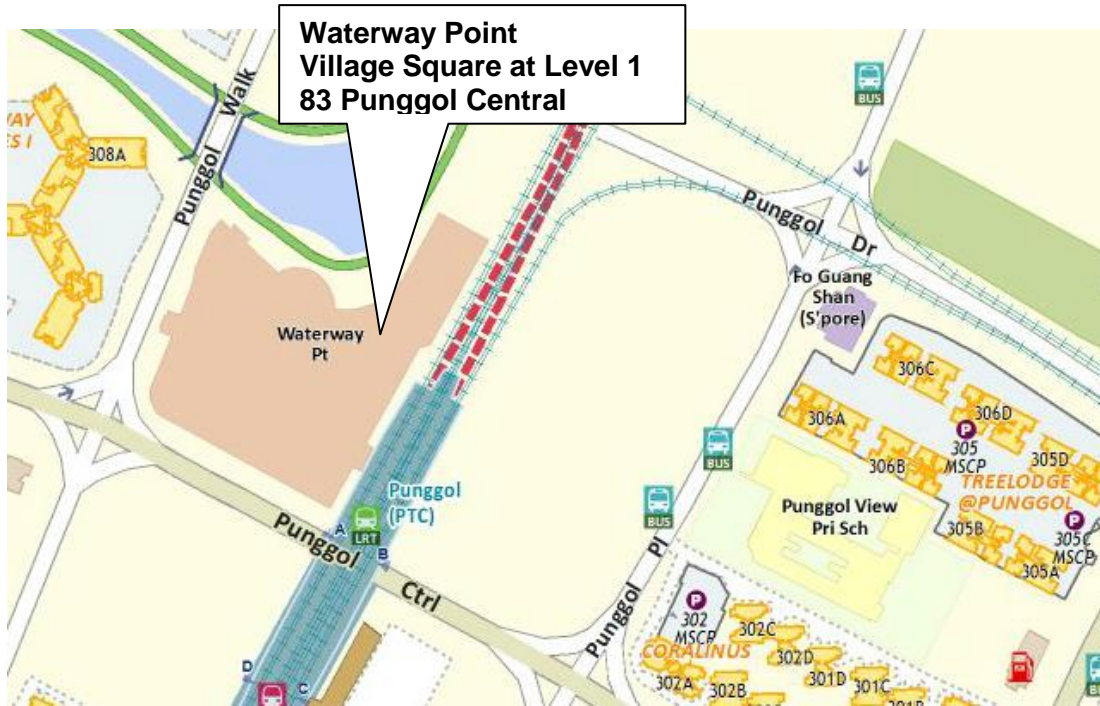

Annex A

ROADSHOW SCHEDULE

Roadshow Locations

Date: 26 & 27 Nov 2016
Time: 10am to 8pm

Date: 3 & 4 Dec 2016
Time: 10am to 8pm

Date: 10 & 11 Dec 2016
Time: 10am to 8pm

Date: 17 & 18 Dec 2016
Time: 10am to 8pm