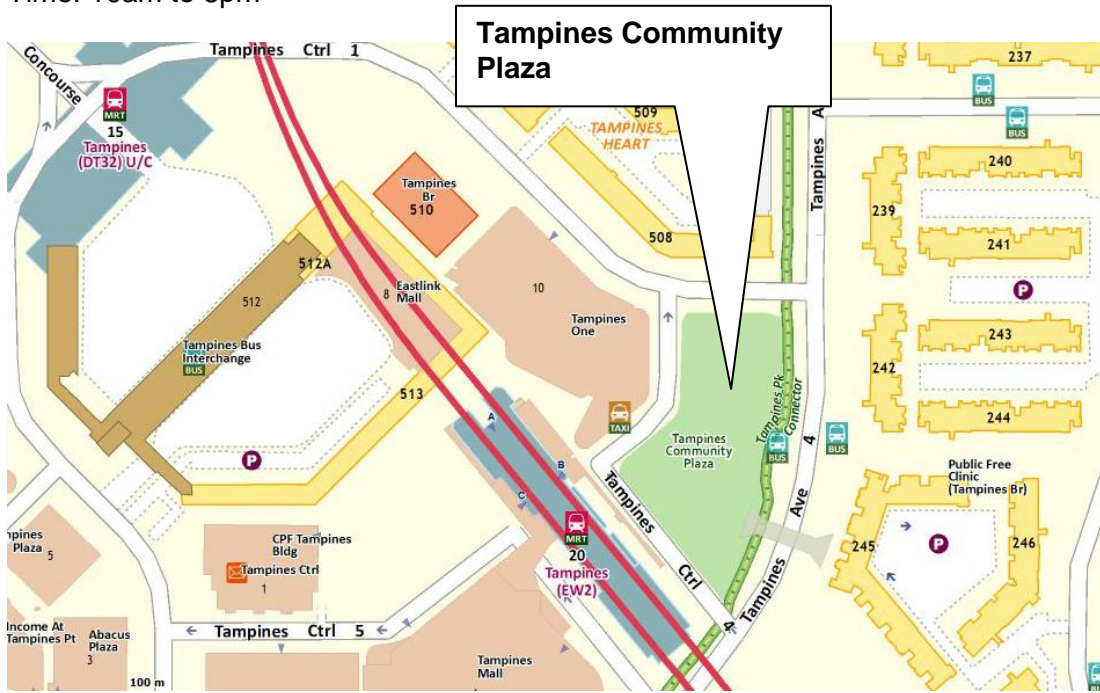

Annex A

ROADSHOW SCHEDULE

Roadshow Locations

Date: 26 & 27 Nov 2016
Time: 10am to 8pm

Date: 3 & 4 Dec 2016
Time: 10am to 8pm

Date: 10 & 11 Dec 2016
Time: 10am to 8pm

Date: 17 & 18 Dec 2016
Time: 10am to 8pm