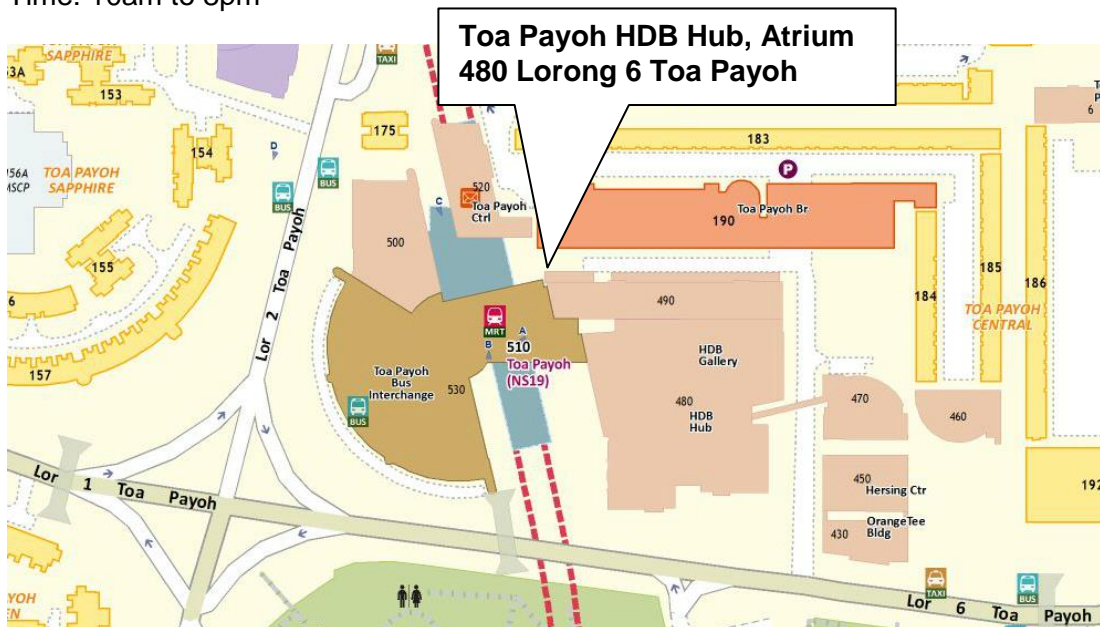

Annex A

ROADSHOW SCHEDULE

Roadshow Locations

Date: 26 & 27 Nov 2016
Time: 10am to 8pm

Date: 3 & 4 Dec 2016
Time: 10am to 8pm

Date: 10 & 11 Dec 2016
Time: 10am to 8pm

Date: 17 & 18 Dec 2016
Time: 10am to 8pm