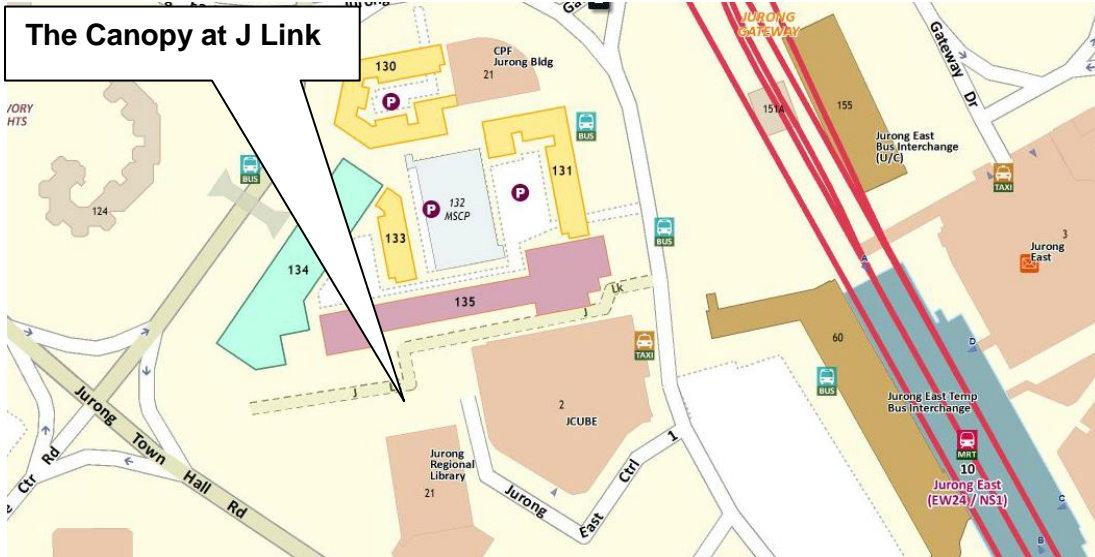

Annex A

ROADSHOW SCHEDULE

Roadshow Locations

Date: 19 & 20 Nov 2016
Time: 10am to 8pm

Date: 26 & 27 Nov 2016
Time: 10am to 8pm

Date: 17 & 18 Dec 2016
Time: 10am to 8pm