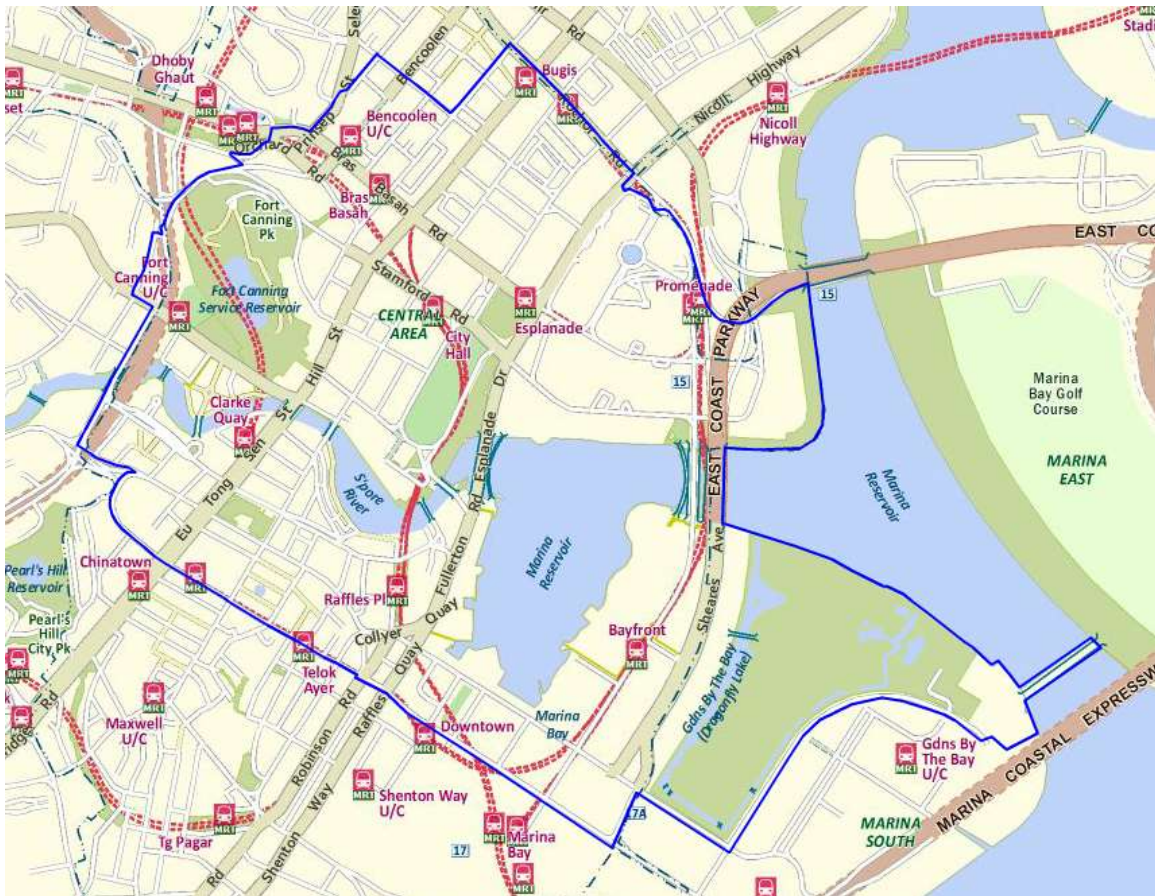

Annex B

SPECIAL EVENT AREA

The Special Events Area is bounded by the following roads:

- | | |
|----------------------|-------------------|
| Rochor Road | Tank Road |
| Marina Promenade | Fort Canning Road |
| East Coast Parkway | Fort Canning Link |
| Marina Gardens Drive | Penang Road |
| Sheares Avenue | Handy Road |
| Central Boulevard | Orchard Road |
| Cross Street | Bras Basah Road |
| Upper Cross Street | Prinsep Street |
| Havelock Road | Middle Road |
| Clemenceau Avenue | Queen Street |
| Rivervally Road | |