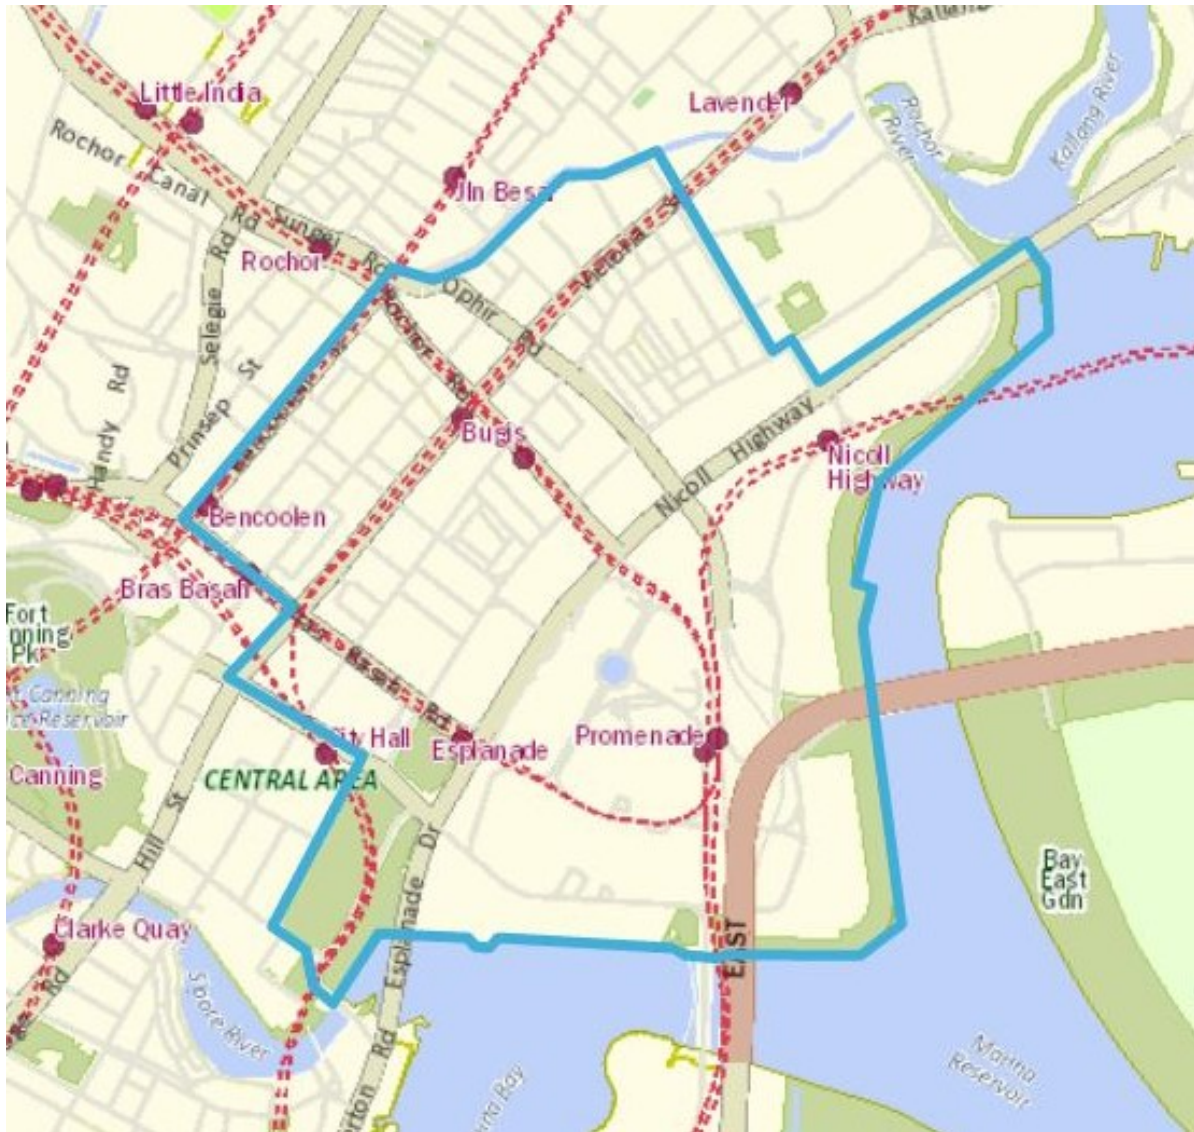

**ANNEX A: Map of Enhanced Security Special Event Area**

The Enhanced Security Special Event Area (outlined in blue) is bounded by the following (commencing from the southern-most point and proceeding in a clockwise manner).

- 1) Fullerton Road
- 2) Connaught Drive
- 3) St Andrew's Road
- 4) Stamford Road
- 5) Victoria St
- 6) Bras Basah Road
- 7) Bencoolen St
- 8) Rochor River
- 9) Syed Alwi Road
- 10) Beach Road
- 11) Java Road

RESTRICTED

- 12) Nicoll Highway
- 13) Shoreline of the Marina Promenade

RESTRICTED